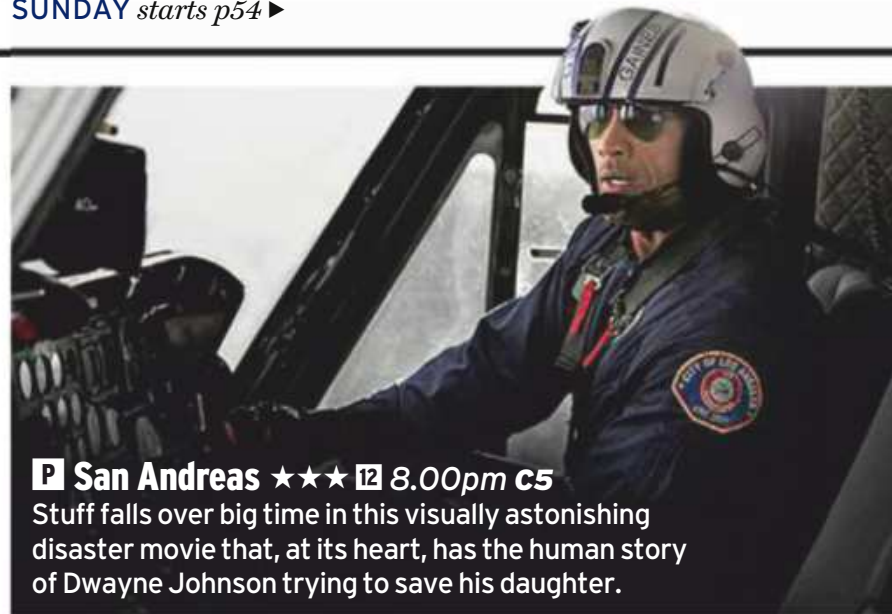

SUNDAY starts p54 ▶

San Andreas ★★★ 8.00pm **C5**

Stuff falls over big time in this visually astonishing disaster movie that, at its heart, has the human story of Dwayne Johnson trying to save his daughter.