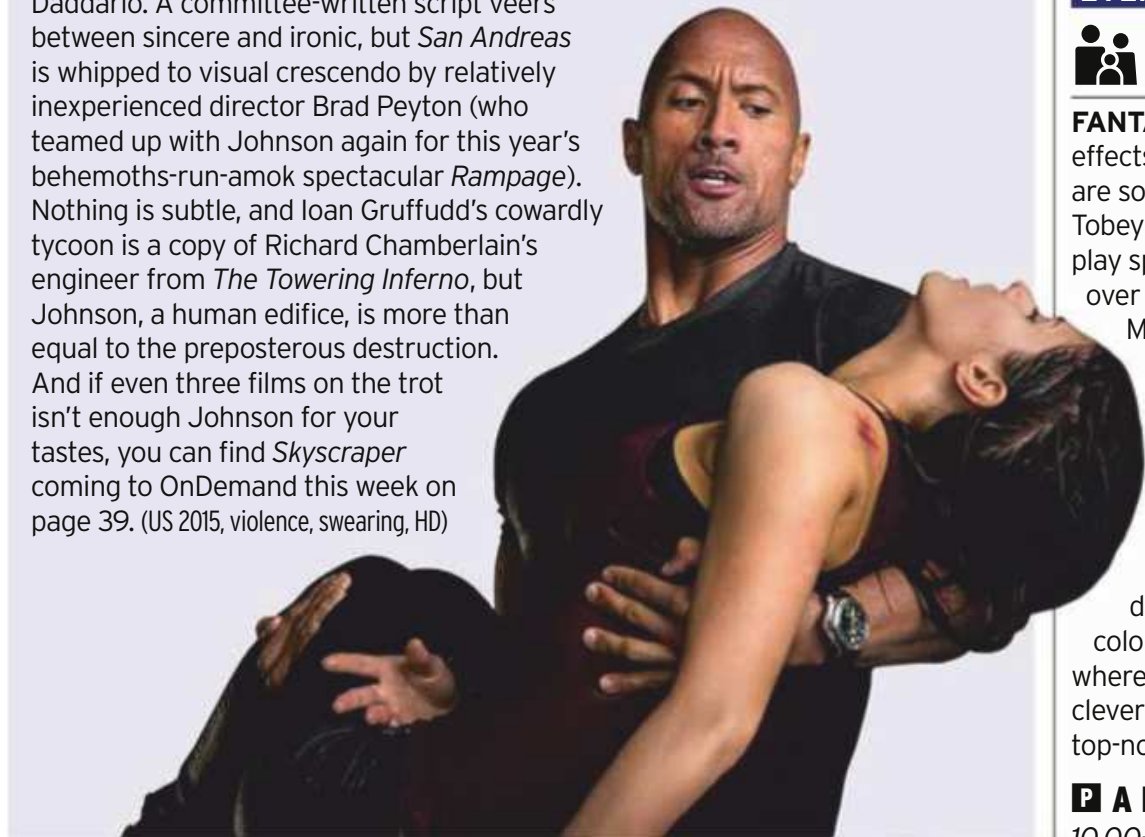

ANDREW COLLINS

FILM OF THE DAY

San Andreas ★★★

8.00-10.10pm **C5**

12

DISASTER MOVIE Fans of wrestler-turned-actor Dwayne Johnson – and I am one of them – will appreciate a triple bill that also includes the Arnie-apeing *Hercules* and low-key crime thriller *Snitch*. But this is the main event, an adrenaline-assisted blockbuster employing state-of-the-art digital artistry to wedge us amid the collapsing buildings of what boffin Paul Giamatti notes is “the largest magnitude quake in recorded history”. With the geological stakes high, a pulverised Hoover Dam is little more than an appetiser; the vast thrill ride’s emotional focus is Johnson’s LA fire-department helicopter pilot, who’s intent on saving estranged wife Carla Gugino and daughter Alexandra Daddario. A committee-written script veers between sincere and ironic, but *San Andreas* is whipped to visual crescendo by relatively inexperienced director Brad Peyton (who teamed up with Johnson again for this year’s behemoths-run-amok spectacular *Rampage*). Nothing is subtle, and Ioan Gruffudd’s cowardly tycoon is a copy of Richard Chamberlain’s engineer from *The Towering Inferno*, but Johnson, a human edifice, is more than equal to the preposterous destruction. And if even three films on the trot isn’t enough Johnson for your tastes, you can find *Skyscraper* coming to OnDemand this week on page 39. (US 2015, violence, swearing, HD)

DID YOU KNOW?
The 1906 quake that wrecked San Francisco, killing 3,000, is the biggest yet and was re-created in 1936 movie epic *San Francisco*

brings a refreshing period realism to the tale of two sisters that allows Emma Thompson’s respectful Oscar-winning script to flourish. Kate Winslet’s spirited Marianne is the stand-out performance in a solid display of ensemble acting, but the mystery remains why Lee, who is the first director to win Berlin’s Golden Bear twice, was not among the film’s seven Oscar nominations. **DP** (US 1995)

Back to the Future ★★★★★
4.30-6.40pm **C4** **PG**

SCI-FI Andrew Collins My Movies, p31. (US 1985, edited for violence, language, HD)

Evening
Pleasantville ★★★★★
6.20-9.00pm **Syfy** **12**

FANTASY This movie has more special effects than *Jurassic Park*, but many are so subtle you barely notice them. Tobey Maguire and Reese Witherspoon play sparring siblings who, while fighting over the TV remote, get zapped inside Maguire’s favourite soap, a re-run of a 1950s series called “Pleasantville”. How the youngsters’ modern attitudes induce unfamiliar feelings in the show’s two-dimensional characters is the basis of this affectionate comedy. And how these emotions are depicted by the encroachment of colour into their monochrome lives is where the film’s brilliance lies. It’s a clever concept, beautifully acted by a top-notch cast. **DA** (US 1998, swearing, col/BW)

A Northern Soul ★★★★★
10.00-11.15pm **BBC2** **15**

DOCUMENTARY Shame on the BBFC for taking offence at a few F-bombs and slapping a 15 certificate on Sean McAllister’s compelling snapshot of Hull during its 2017 stint as the UK City of Culture. This should be essential viewing for everyone, including kids of the age that warehouse worker Steve Arnott is striving to inspire aboard the Beats Bus, bringing hip hop music to primary schools in some of the most deprived parts of Humberside. However, this isn’t all quaint and cosy as McAllister explores Arnott’s marital difficulties and his mounting debts, as well as his concerns for his own ageing parents. The camerawork is jittery, the editing jagged, but this reinforces the energy of the people forever having to defy the odds just to survive. **DP** (UK 2018, swearing, HD)

Hercules ★★★
10.10-11.50pm **C5** **12**

ADVENTURE The third *Hercules* movie of 2014 was by far the most successful as director Brett Ratner here finds the right balance between self-deprecating humour, heart and epic action. Having completed the mythical 12 labours, Hercules (an imposing Dwayne Johnson) struggles to live up to his demigod reputation so turns mercenary with a five-man army of loyal followers. Ratner papers over the cracks with exciting battle scenes filmed on huge

studio and backlot constructs, enhanced by key CGI, that send the adrenaline racing. **AJ** (US 2014, violence, swearing, HD)

LATE NIGHT
The Danish Girl ★★★★★
11.00pm-1.20am **ITV3** **15**